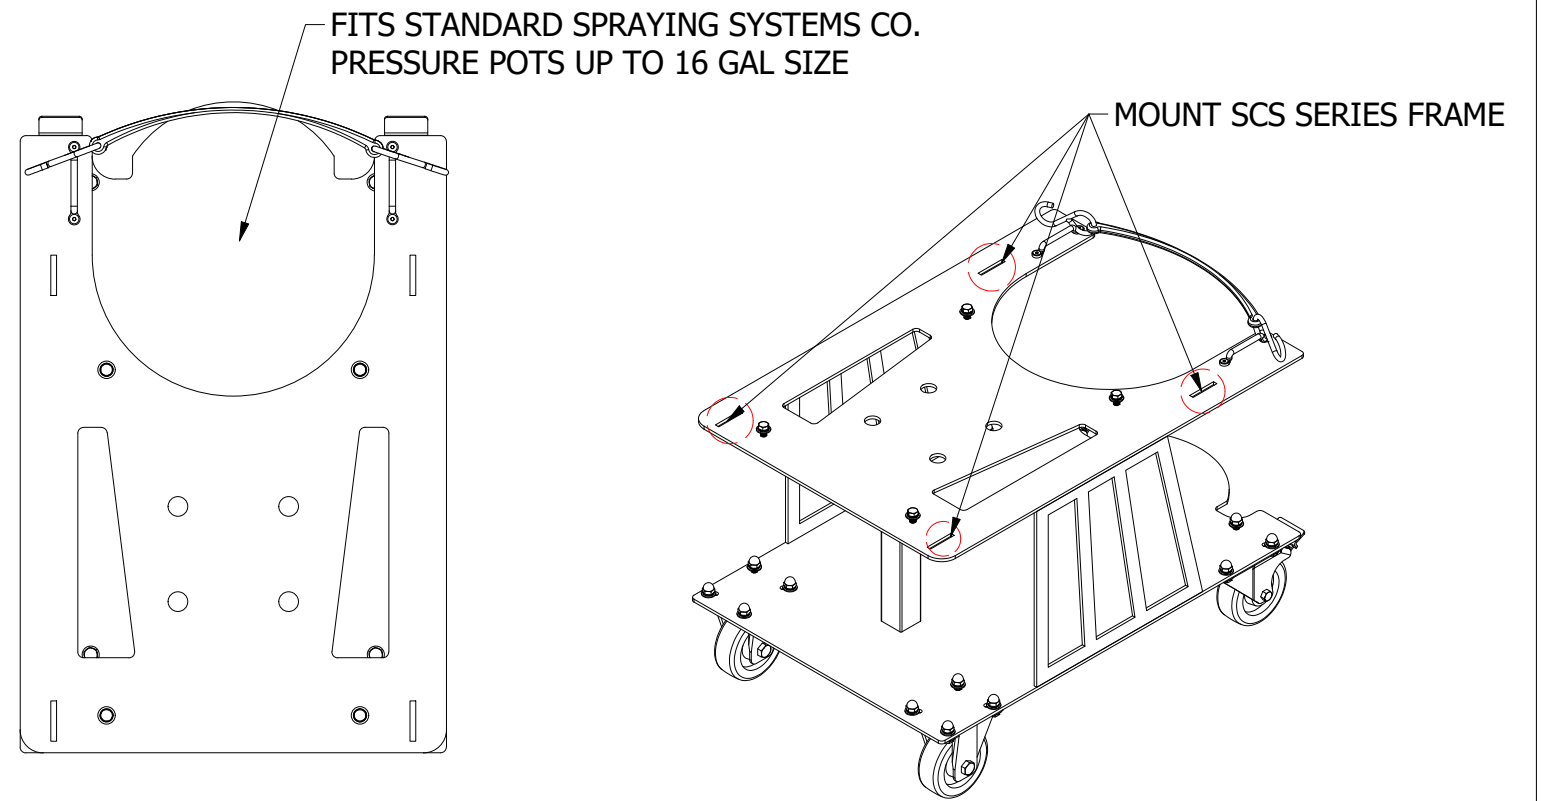

KIT NUMBER	DESCRIPTION
070TS07000018W0	WALL MOUNT FOR SCS SERIES

KIT NUMBER	DESCRIPTION
070TS07000006W0	MOBILE CART FOR SCS SERIES

**DESCRIPTION:**

Spray Control System (SCS) Series  
 Mounting Options  
 Wall Mount and Mobile Cart

**Spraying Systems Co.**<sup>®</sup>  
 Spray Nozzles and Accessories  
 P.O. Box 7900 - Wheaton, IL 60187-7901

REVISION NO.	2	Data Sheet No.	
REFERENCE:	1	<b>SCS Series - Mounting Options</b>	
SHEET:	1 OF 1	DWG SIZE:	B